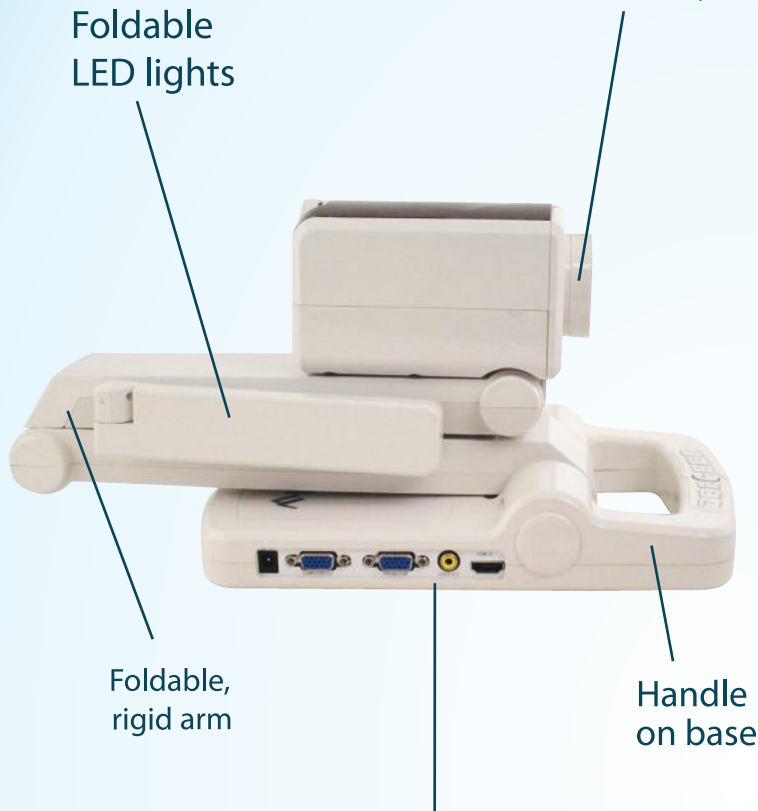

QPC70 Portable Document Camera

HDMI INPUT/OUTPUT

“Great pass-through camera! Perfect for retrofitting any room.”

FEATURES

- HDMI Input/Output
- 8x Optical Zoom
- Crisp image, up to 1080p resolution
- SD card slot & internal memory

Stunning camera quality

Foldable LED lights

Foldable, rigid arm

Handle on base

HDMI Input/Output
VGA Input/Output

QPC70	
Color System	NTSC / PAL system
Resolution	XGA, SXGA, WXGA, 720p, 1080p
Total Pixels	2 MP
Zoom	8x Optical Zoom
Camera Rotation	Free
Focus	Auto/Manual selectable
White balance	Auto/Manual
Negative/positive conversion	Yes
Black/white and color selection	Yes
Image Freeze	Yes
Split Image	Yes
Image Title	Yes
Image Rotate	0° 90° 180° 270°
Mode	Text/Image
Image Save & Recall	32 frames saved in Flash ROM, 4 x 4 multiple screen display
	SD Card (support up to 32G)
Lights	Arm light: 1.5W LED lamps x 2
Input connectors	VGA
	Mic In (embedded)
	HDMI
Output connectors	HDMI
	VGA (2)
	Composite Video OUT (RCA)
Operating system	Windows XP / 7 / 8
Hardware Requirement	CPU higher than P2.4GHz
	Memory higher than 256 MB
USB port	USB 2.0 Type A
HDMI port	HDMI 1.3 compliant
Power source	12VDC, AC adapter 100-240VAC
Power consumption	15W
Dimension (W x D x H)	Folded: 7" x 14.5" x 6" (178 x 368 x 152mm)
	Setup: 7" x 10" x 22" (178 x 254 x 559mm)
Weight	N.W: 5 lbs (2.3KG)