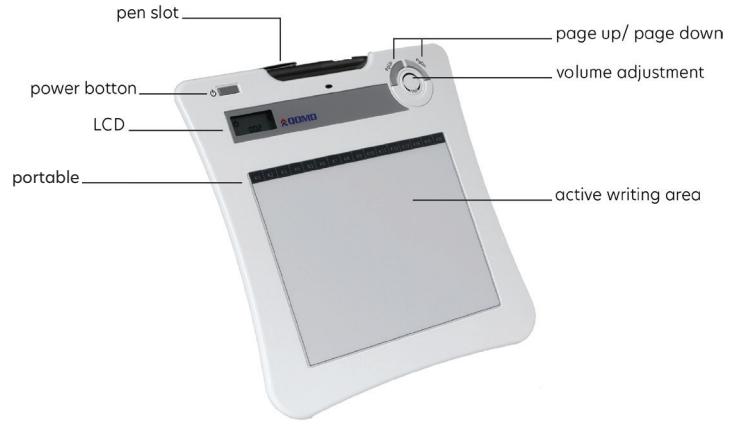

like writing on paper only better.

teacher's assistant

The QIT30 puts **the power of an interactive whiteboard** in your hands, giving you the ability to roam and interact with your audience.

long-range wireless technology

Rather than bluetooth, a technology designed for cell phone headsets, the QIT30 Wireless Tablet uses 2.4Ghz RF technology used by long range wireless networking products.

The QIT30 gives presenters the ability to provide personalized attention to audience members by moving around the room and letting them contribute to the presentation. You'll never need to face your back to your audience again.

Model No.	QIT30
Technology	Wireless 2.4G RF
Range	30 ft
Resolution	2000 lpi
Report Rate	120 rps
Pen Pressure	1024 Levels
Hot Key	Page up/ Page Down, Volume Control
LCD Icon Content	Battery Status, Connection mode, Volume, Channel
Battery Type	Nokia BL5C Li-ion Rechargeable Battery
Battery Capacity	850 Ma
Battery Life	25 hours
Charging Port	USB Mini B
Pen Battery	1 AAA
Pen Buttons	2
Active Area	7.8" x 5.9" (19.9 cm x 15.0 cm)
Size/ Weight	10.9" x 11.1" x 0.8" (27.8 cm x 28.2 cm x 2 cm)/ 1.22 lbs
Warranty	2 years
Included Software	FlowWorks Pro