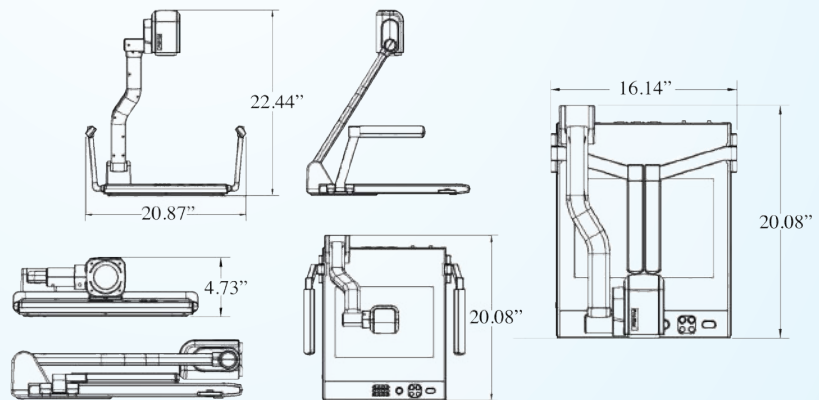

**HDMI
Input / Output**

**1080p
120x Optical
Quality**