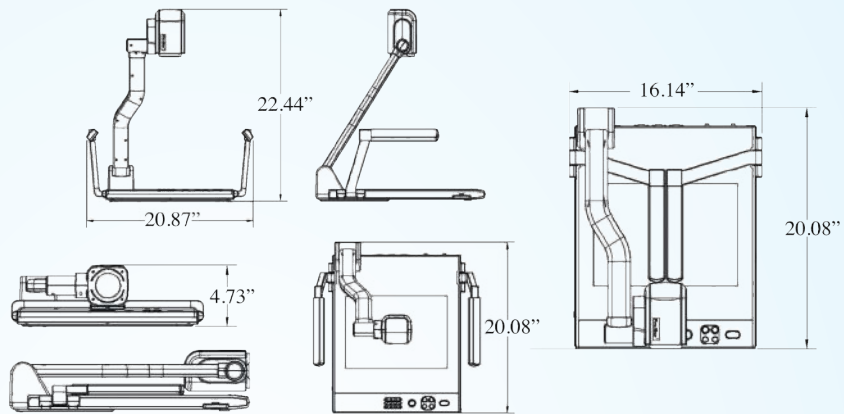

QD3300 Document Camera

INPUT/OUTPUT	
Video Inputs	VGA (2), Audio (2)
Video Output	VGA (2) Audio Mini Jack

CAMERA	
Image Sensor	2.0 MP CMOS
Output Resolution	XGA, SXGA, WXGA 720p
Optical Zoom	12X

CONTROL	
RS232 Control Document Camera	Yes
RS232 Control Projector	Yes
Input Switching	Yes
Shooting Area	12.5" x 9.5"

PC CONNECTIVITY	
USB	Plug-n-Play
Frame Rate	24 fps
Connectivity	USB Image/Video Capture
OS Support	XP/Vista/7/8, Mac, Linux

LIGHTING	
Lighting	2 LED Arm Lights
Light Box	8.5" x 11" LED

IMAGING FEATURES	
Image Storage	128
Image Functions	Negative, Freeze, Split, Title, Mirror, Rotation
Rotation	0° 90° 180° 270°

OTHER	
Weight	12 lbs
Power Consumption	12W
Dimensions (WxDxH) Setup	20" x 21" x 22.5"
Dimensions (WxDxH) Folded	20" x 16" x 4.5"

*Mac/Linux Support for selected OS versions. *Need projector or LCD/LED/Plasma screen in order to project document camera image