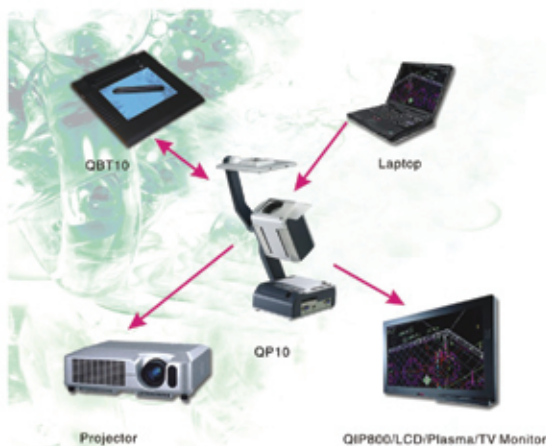

Specifications

Model:	QP10
CCD	1/4" professional CCD
Color System	PAL/NTSC
Zoom	16x optical zoom, 8x digital zoom
RGB Output Pixels	780K
Focus/Iris	Auto/manual
White Balance	Auto
Digital Imaging Functions	Digital/Analog mode, Split Screen(left half to right half), Title Screen(freeze top 1/8 screen), Negative, Freeze, Mirror
RGB Input	DB15FLC × 1
RGB Output Resolution	SVGA, XGA
RGB Output	DB15FLC × 2
Video Output	More than 450 TV lines
USB Port	USB 2.0
Operating System	Windows 2000/XP
Hardware Requirements	CPU higher than Pentium 4 Memory higher than 256MB
Power Input	AC 100~240V, 50/60Hz with 12V/4A adapter
Lighting	LED
Red Hue Adjustment	Yes
Brightness Adjustment	Yes
Dimensions	Folded: 12.1" × 6.8" × 3.3" Setup: 13.8" × 6.8" × 12.9"
Weight	Net Weight: 4.8lbs

* Design and specifications are subject to change without notice.