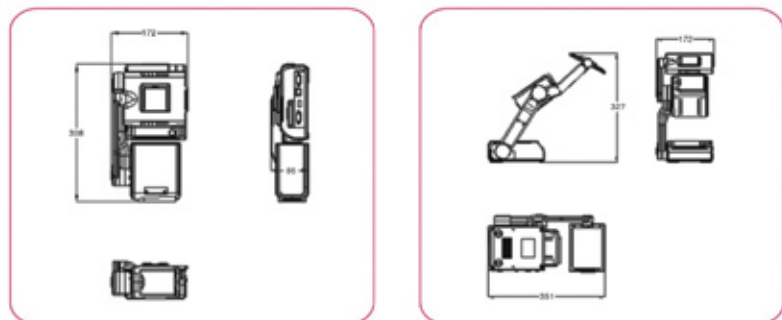

Dimensions

www.qomo.com

QOMO HiteVision, LLC
Toll Free: (866) 990-QOMO
Email: info@qomo.com

Copyright © 2008 QOMO HiteVision, LLC. All rights reserved. This document may not be copied in any form without written permission from QOMO HiteVision, LLC. Information in this document subject to change without notice.